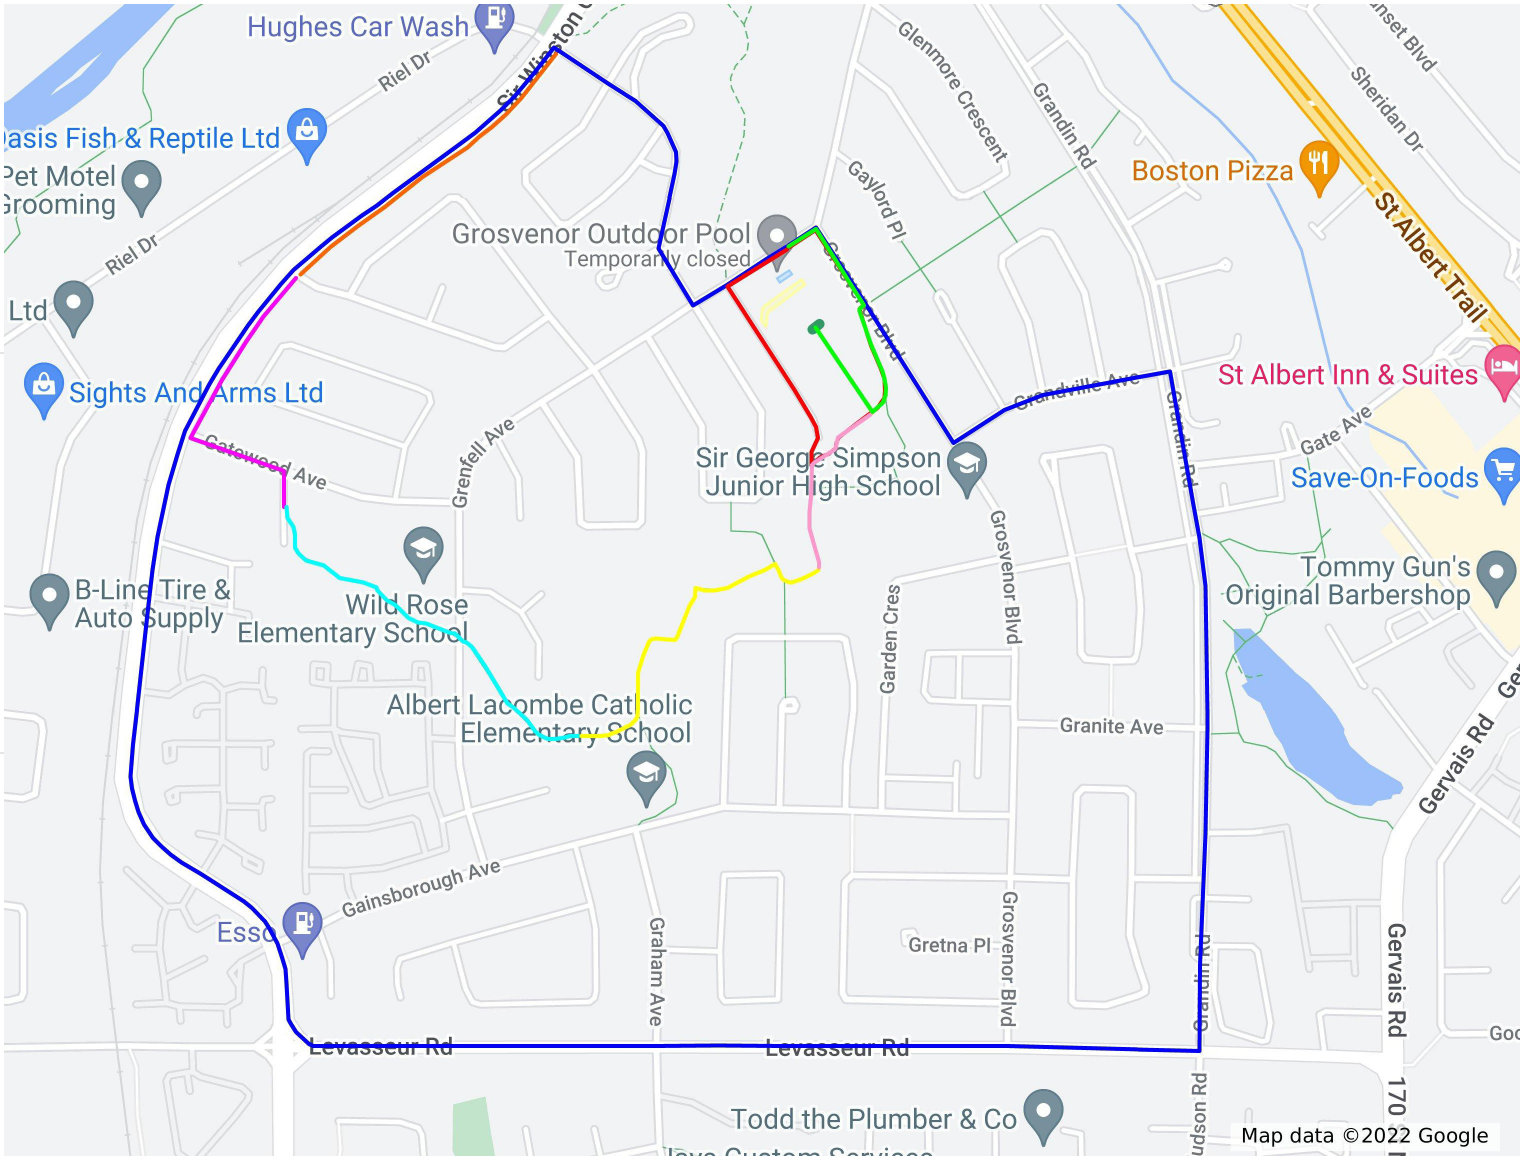

# 2022 Kids of Steel Map

## Bike Courses

-  Pool
-  Transition
-  Finish
-  0.8 km Bike
-  5.3 km Bike

## Run Courses

-  0.5 km Run
-  Loop Out to 1.0 km Run
-  Loop Out to 2.0 km Run
-  Loop Out to 3.0 km Run
-  Loop Out to 4.0 km Run
-  Loop Out to 5.0 km Run

Map data © 2022 Google